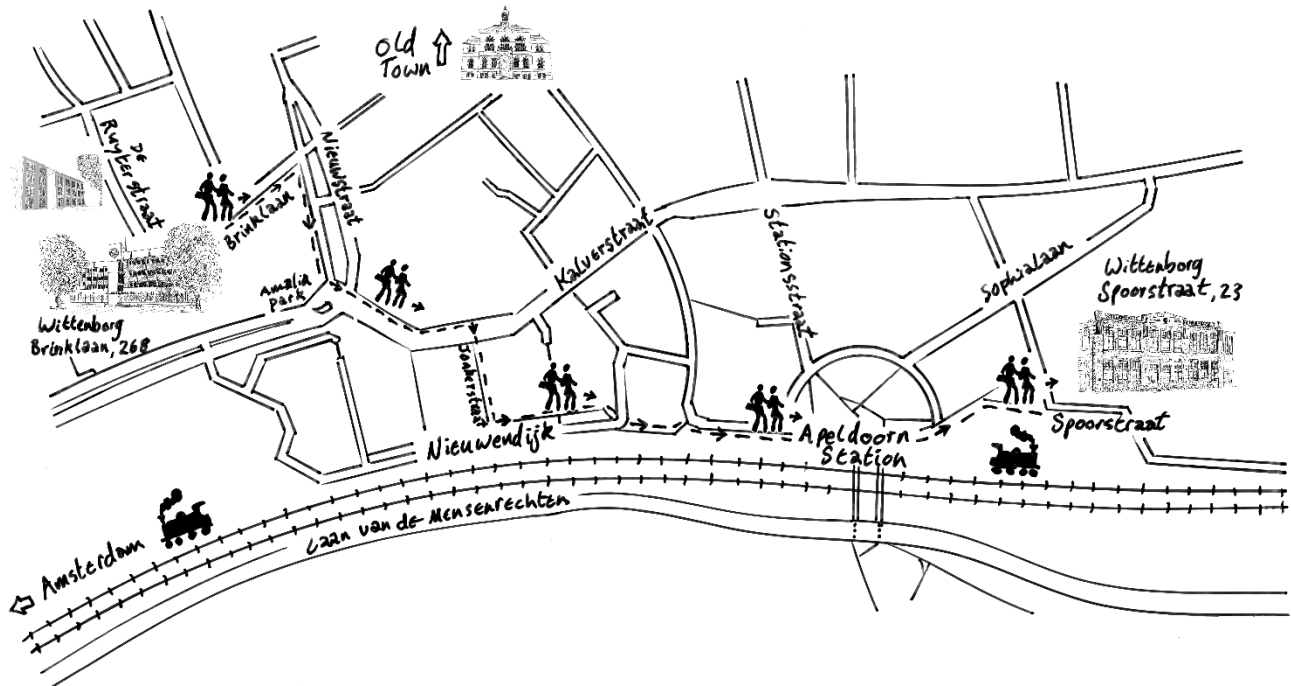

Route Description Wittenborg Apeldoorn

Wittenborg University of Applied Sciences' main campus is in Apeldoorn, consisting of two different buildings within walking distance of one another.

Both locations share a central telephone number +31 (0)88 6672 688.

Brinklaan building: Brinklaan 268, 7311 JD, Apeldoorn

Spoorstraat building: Spoorstraat 23, 7311 PE, Apeldoorn

Brinklaan building

Wittenborg's Brinklaan campus is an easy 15-minute walk from the main Railway Station of Apeldoorn. When you arrive in the building, please inform the Central Reception on the ground floor that you are a visitor of Wittenborg. One of our staff members will come to pick you up.

Brinklaan building by public transport

Wittenborg is perfectly accessible by public transport. The Brinklaan building is just across from the Amaliapark which has a nearby bus stop. Make sure you have a travel card, or your debit or credit card to purchase a ticket. Few buses accept cash. You may also reach the Brinklaan campus by taking the train to the Railway Station of Apeldoorn, then walking the rest of the way.