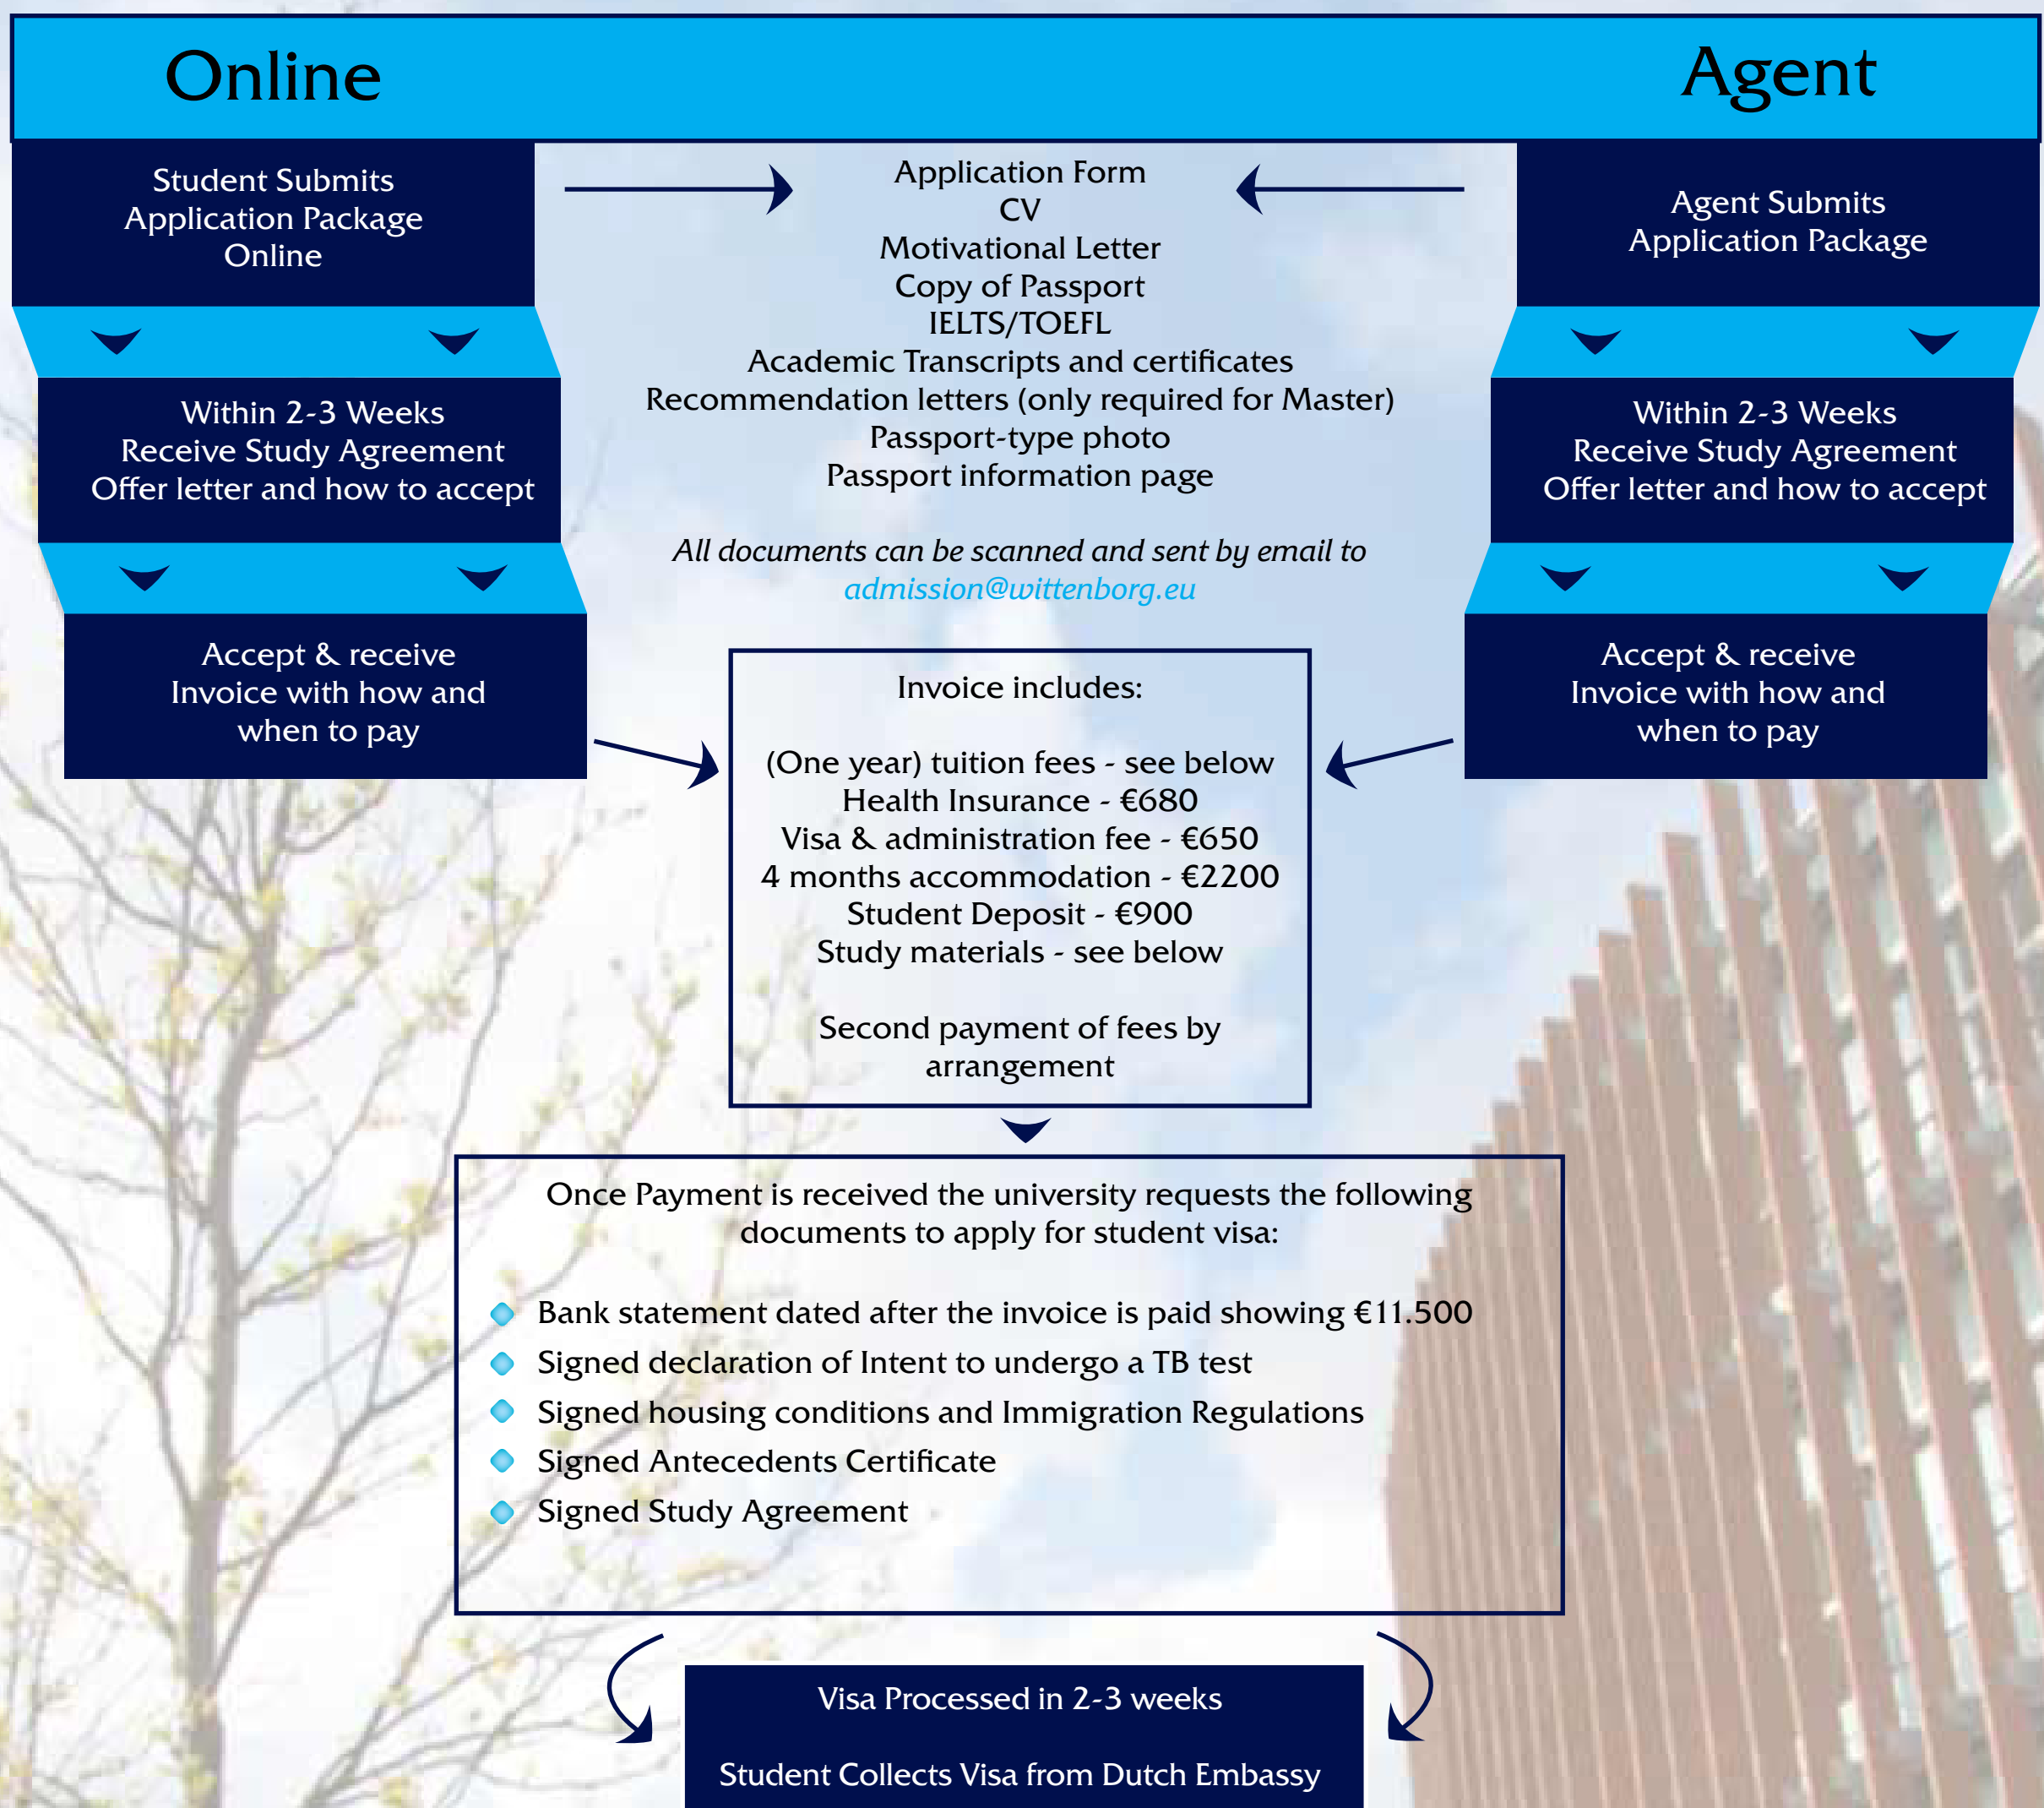

International Students - Students outside of Europe Application Procedure

Bachelor Non EU/EEA:	(Apeldoorn)	(Amsterdam)
Tuition fees/year	€ 8900	€ 9800
Student ICT Resources, Study Materials and Library Usage	€ 550	€ 550
Insurance/year	€ 680	€ 680
Visa application and Administration / once in whole study period	€ 650	€ 650
Student Deposit (refundable)	€ 900	€ 900
Student accommodation for first 4 months	€ 2200	
Total	€ 13380	€ 12580

MBA Non-EU/EEA:	(Apeldoorn)	(Amsterdam)
Tuition fees - entire programme	€ 14300	€ 18300
Student ICT Resources, Study Materials and Library Usage	€ 550	€ 550
Insurance / year	€ 680	€ 680
Visa application and Administration / once in whole study period	€ 650	€ 650
Student Deposit (refundable)	€ 900	€ 900
Student accommodation for first 4 months	€ 2200	
Total	€ 19280	€ 21080