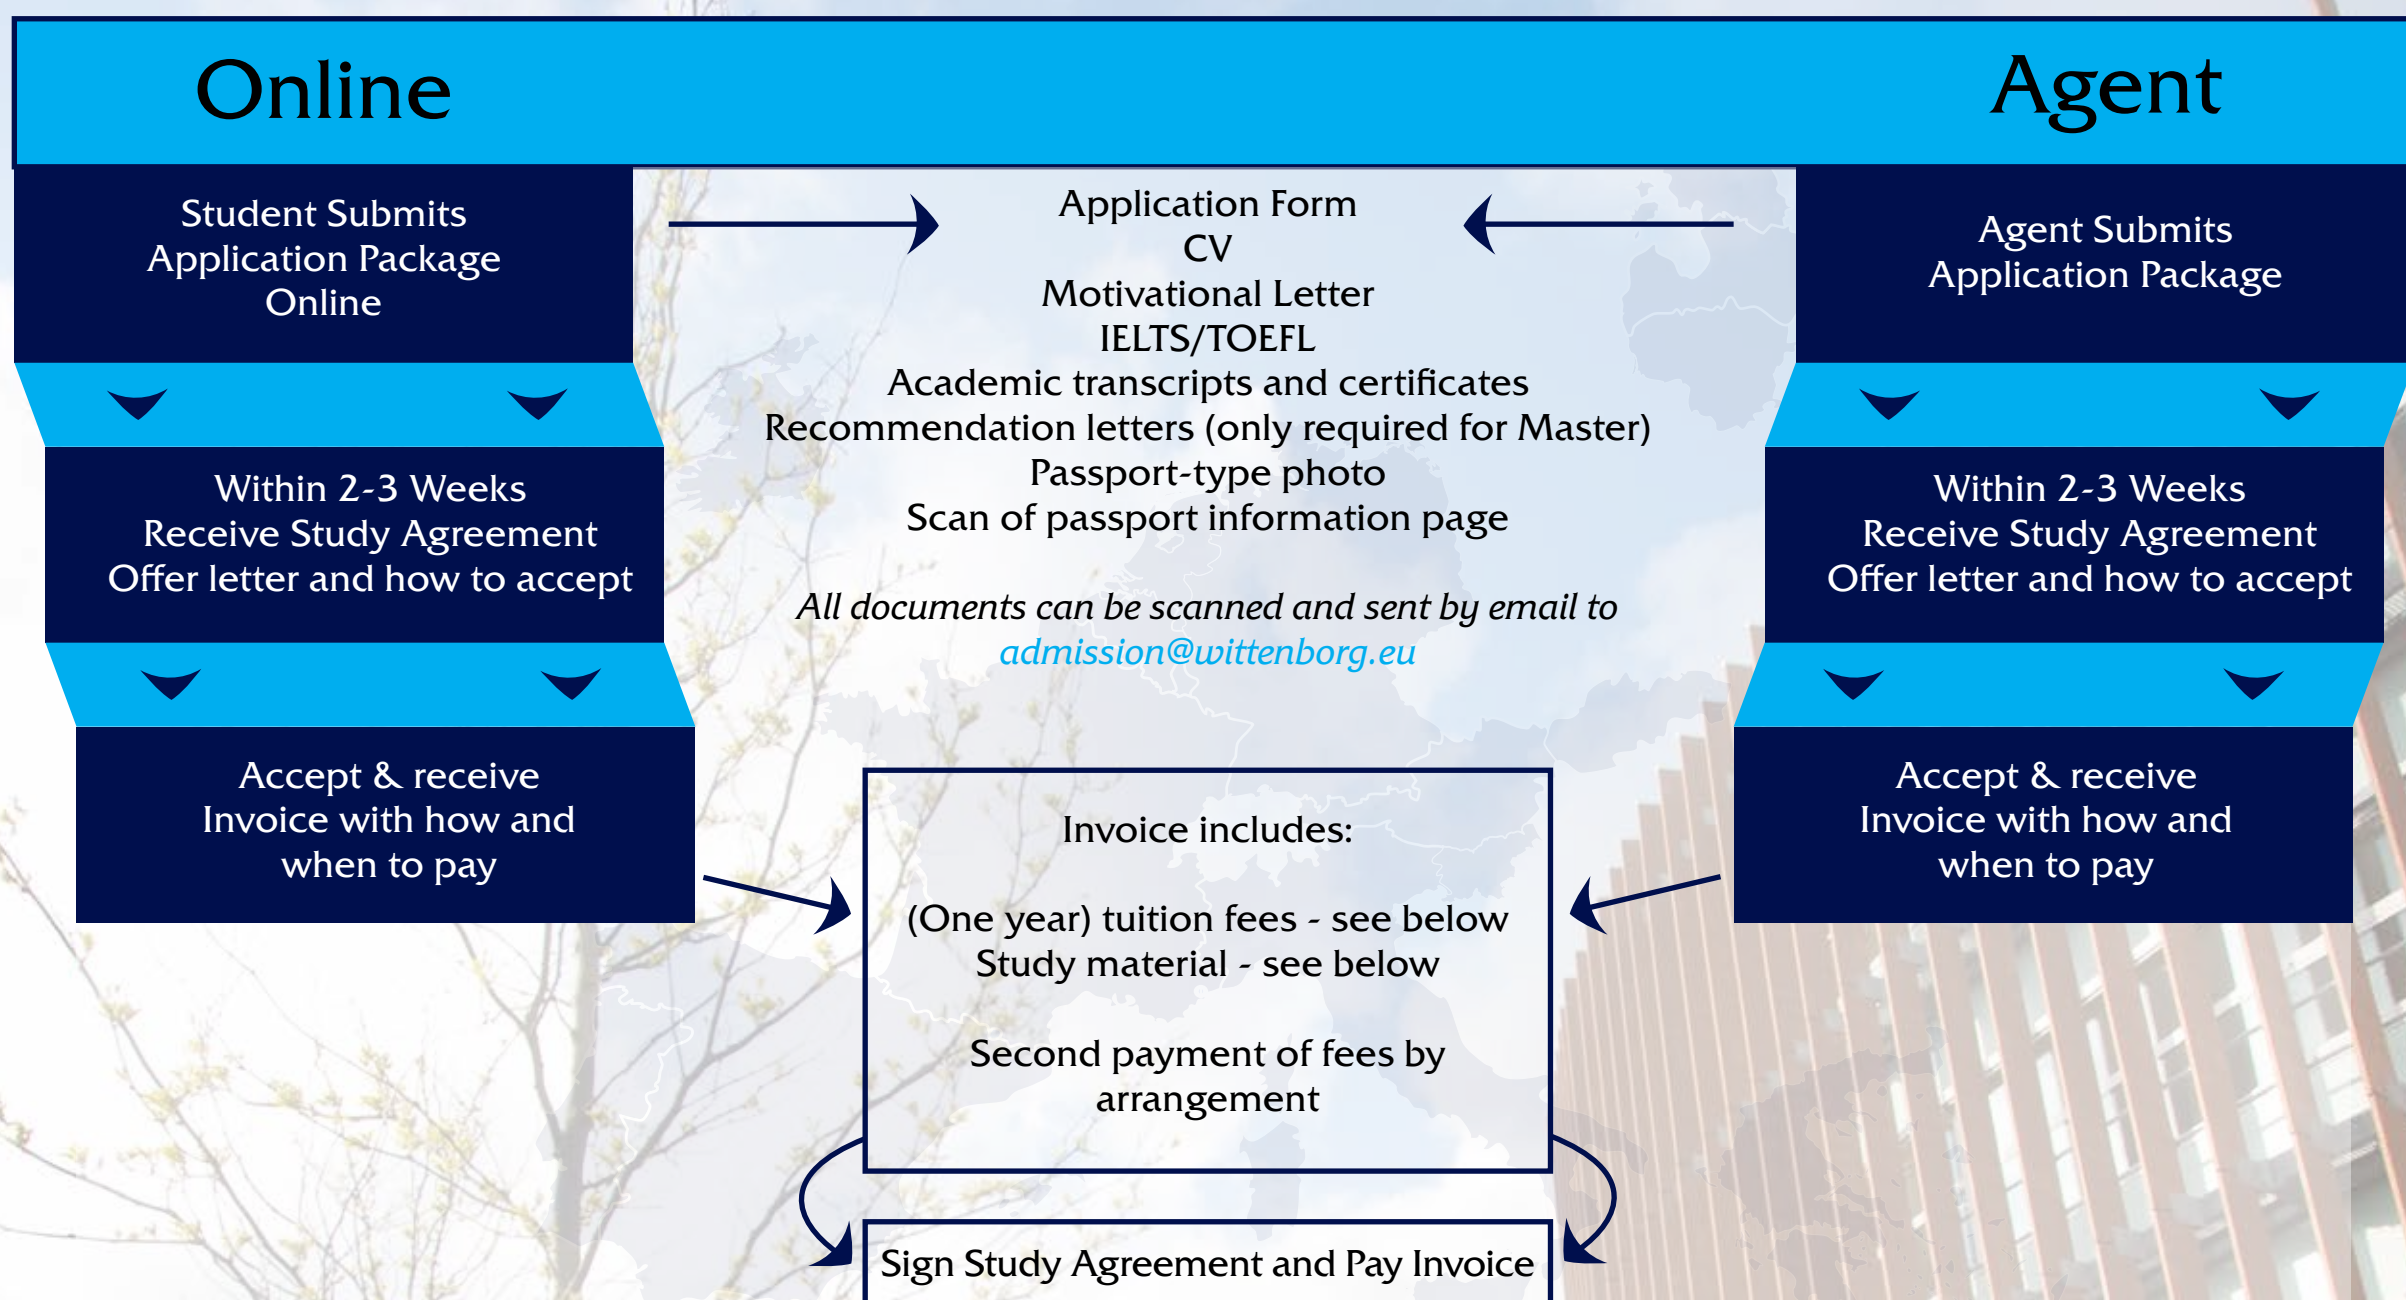

European Students Application Procedure

Bachelor EU/EEA (Apeldoorn):

Tuition fees / year	€ 7500
Books and Study Material rental fee / year	€ 350
Total	€ 7850

MBA EU/EEA (Apeldoorn):

Tuition fees - entire programme	€ 14300
Books and Study Material rental fee	€ 550
Total	€ 14850