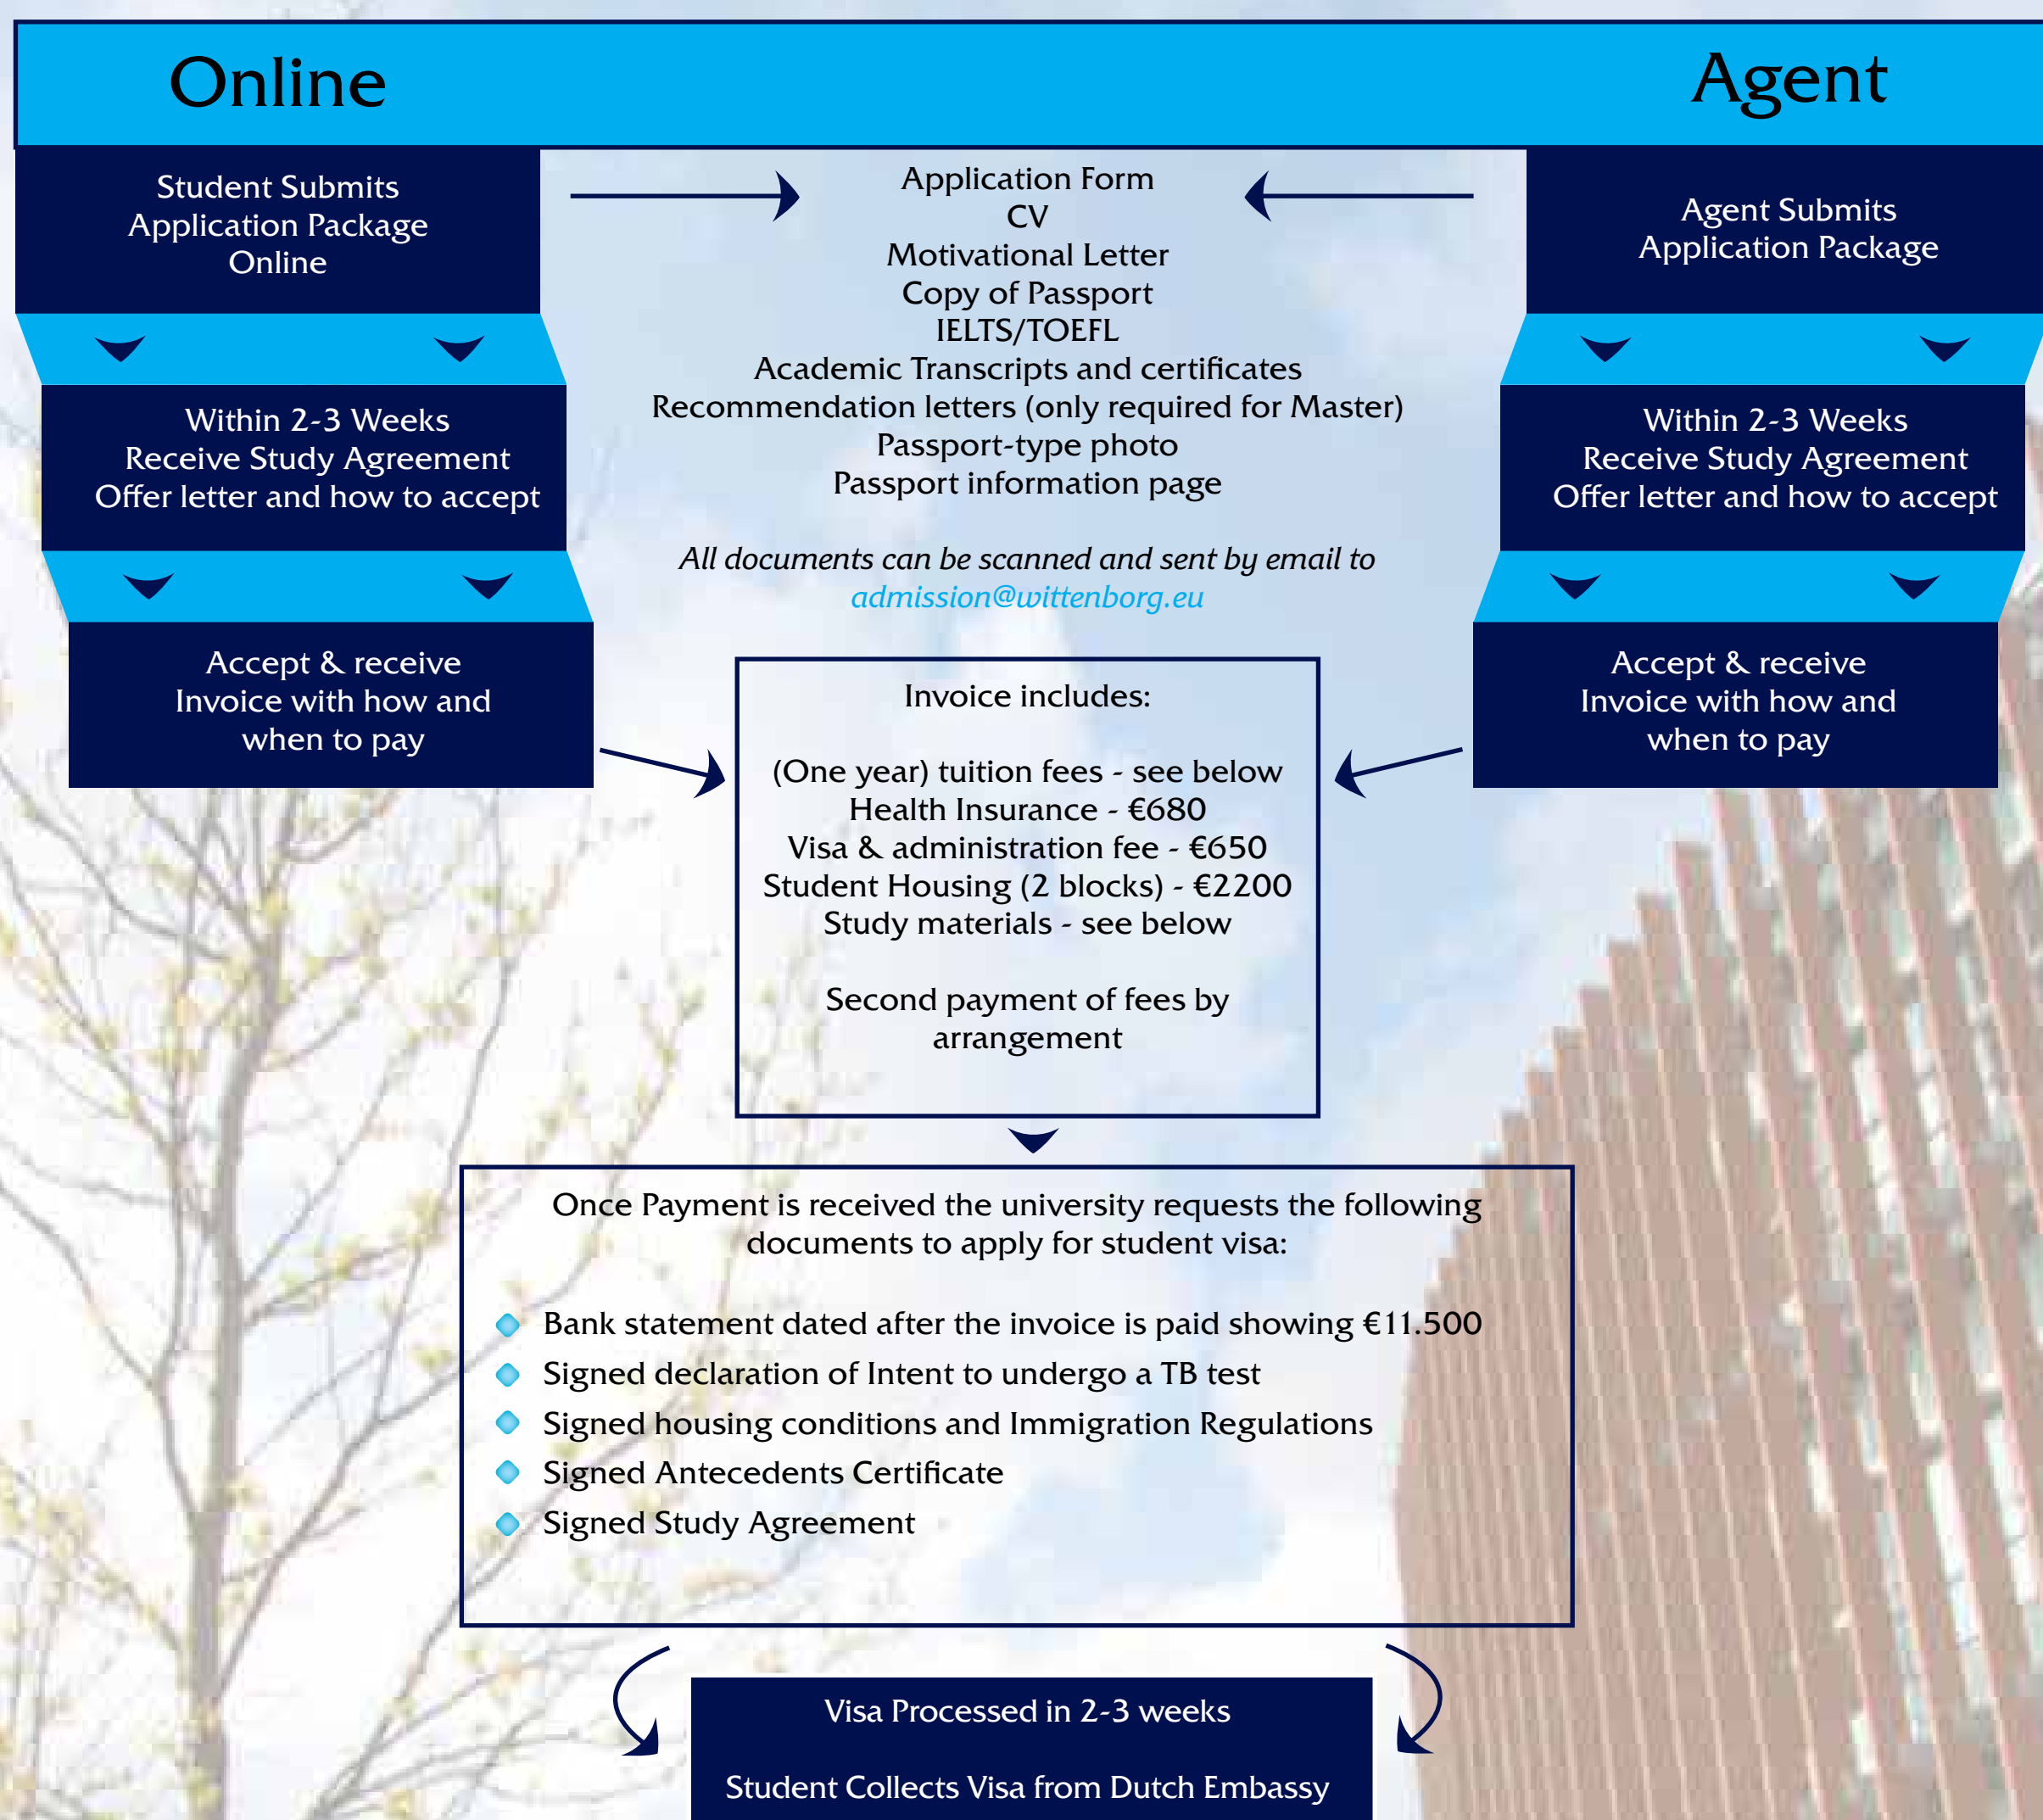

International Students - Students outside of Europe Application Procedure

Bachelor Non EU/EEA:	(Apeldoorn)	(Amsterdam)
Tuition fees/year	€ 9800	€ 9800
Student ICT Resources, Study Materials and Library Usage	€ 600	€ 600
Insurance/year	€ 680	€ 680
Visa application and Administration / once in whole study period	€ 650	€ 650
Student Housing (2 blocks)	€ 2200	
Total	€ 13930	€ 11730

MBA Non-EU/EEA:	(Apeldoorn)	(Amsterdam)
Tuition fees - entire programme	€ 18300	€ 18300
Student ICT Resources, Study Materials and Library Usage	€ 600	€ 600
Insurance / year	€ 680	€ 680
Visa application and Administration / once in whole study period	€ 650	€ 650
Student Housing (2 blocks)	€ 2200	
Total	€ 22430	€ 20230