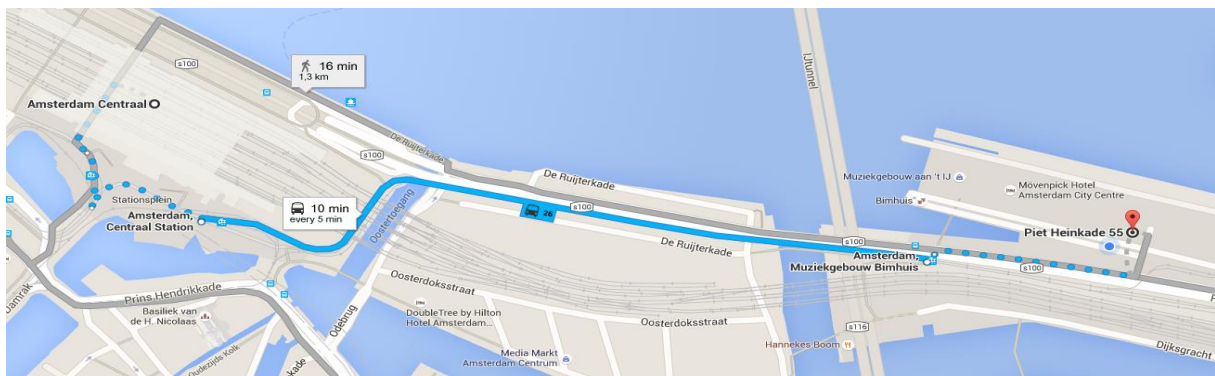

## Route Description Wittenborg Amsterdam

Besides the main Campus in Apeldoorn, Wittenborg University of Applied Sciences also boasts a Campus in central Amsterdam, near the station.

## Route Description

Wittenborg University Amsterdam is located on the 2<sup>nd</sup> floor of the UP-building, which is an easy 15-minute walk from Amsterdam Central Station. When you arrive in the building, please inform the Central Reception on the ground floor that you are a visitor of Wittenborg University Amsterdam or call our land line. A Wittenborg staff member will come to pick you up.

## Amsterdam Campus by public transport

When you have arrived at Amsterdam Central Station, you can take tram 26 (route to IJburg) and get off at the first stop (Muziekgebouw Bimhuis). Then please cross the street and walk 3 minutes in the same direction the tram continues. You will find the Up Building on your left hand side.

### **Amsterdam Campus by car**

It is just a few minutes by car from the A10 ring road (and the extension of the A5) via the Zeeburgertunnel, the IJtunnel or the Tweede Coentunnel.

Coming from the A1

Follow A1 to IJburglaan /s114 in Amsterdam. Take exit Zeeburg from A10/E35. Continue on s114. Drive to Piet Heinkade /s100 in Amsterdam-Oost.