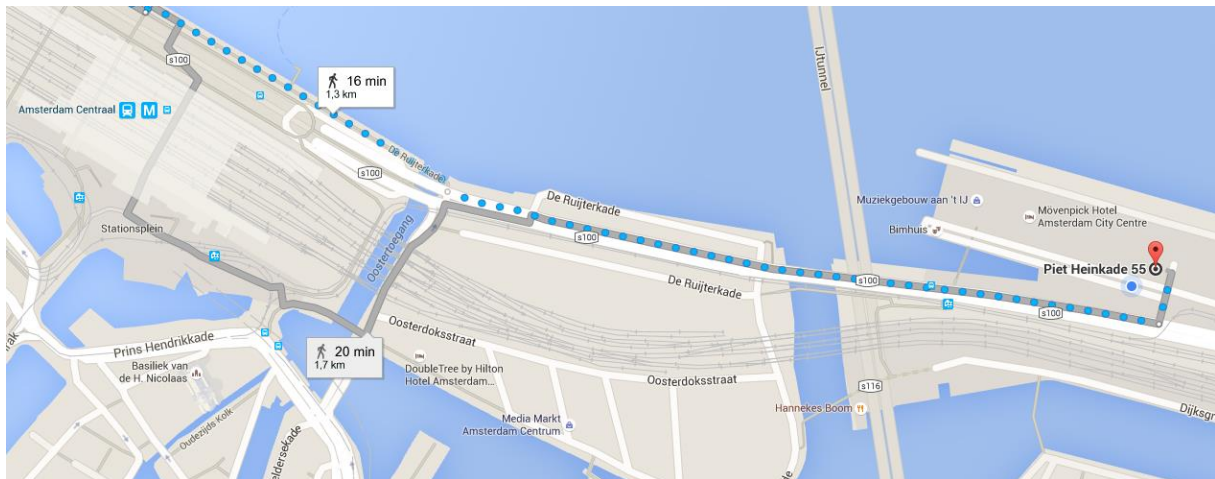

## Route Description Wittenborg Amsterdam

Besides the main Campus in Apeldoorn, Wittenborg University of Applied Sciences also boasts a Campus in central Amsterdam, near the station.

## Route Description

Wittenborg University Amsterdam is located on the 2<sup>nd</sup> floor of the UP-building, which is an easy 15-minute walk from Amsterdam Central Station. When you arrive in the building, please inform the Central Reception on the ground floor that you are a visitor of Wittenborg University Amsterdam or call our land line. A Wittenborg staff member will come to pick you up.

### **Amsterdam Campus by car**

It is just a few minutes by car from the A10 ring road (and the extension of the A5) via the Zeeburgertunnel, the IJtunnel or the Tweede Coentunnel.

Coming from the A1

Follow A1 to IJburglaan /s114 in Amsterdam. Take exit Zeeburg from A10/E35. Continue on s114. Drive to Piet Heinkade /s100 in Amsterdam-Oost.

Coming from the A5

Follow A5 and A10 to Nieuwe Leeuwarderweg /s116 in Amsterdam-Noord. Take exit 16 from A10/E35 and continue on s116. Drive to Piet Heinkade /s100 in Amsterdam-Oost. Use the 2<sup>nd</sup> from the right lane to take the ramp to Centrum-Oostzijde/Centrum-Zuidzijde/Central Station/Scheepvaartmuseum. Turn left onto Prins Hendrikkade /s116.