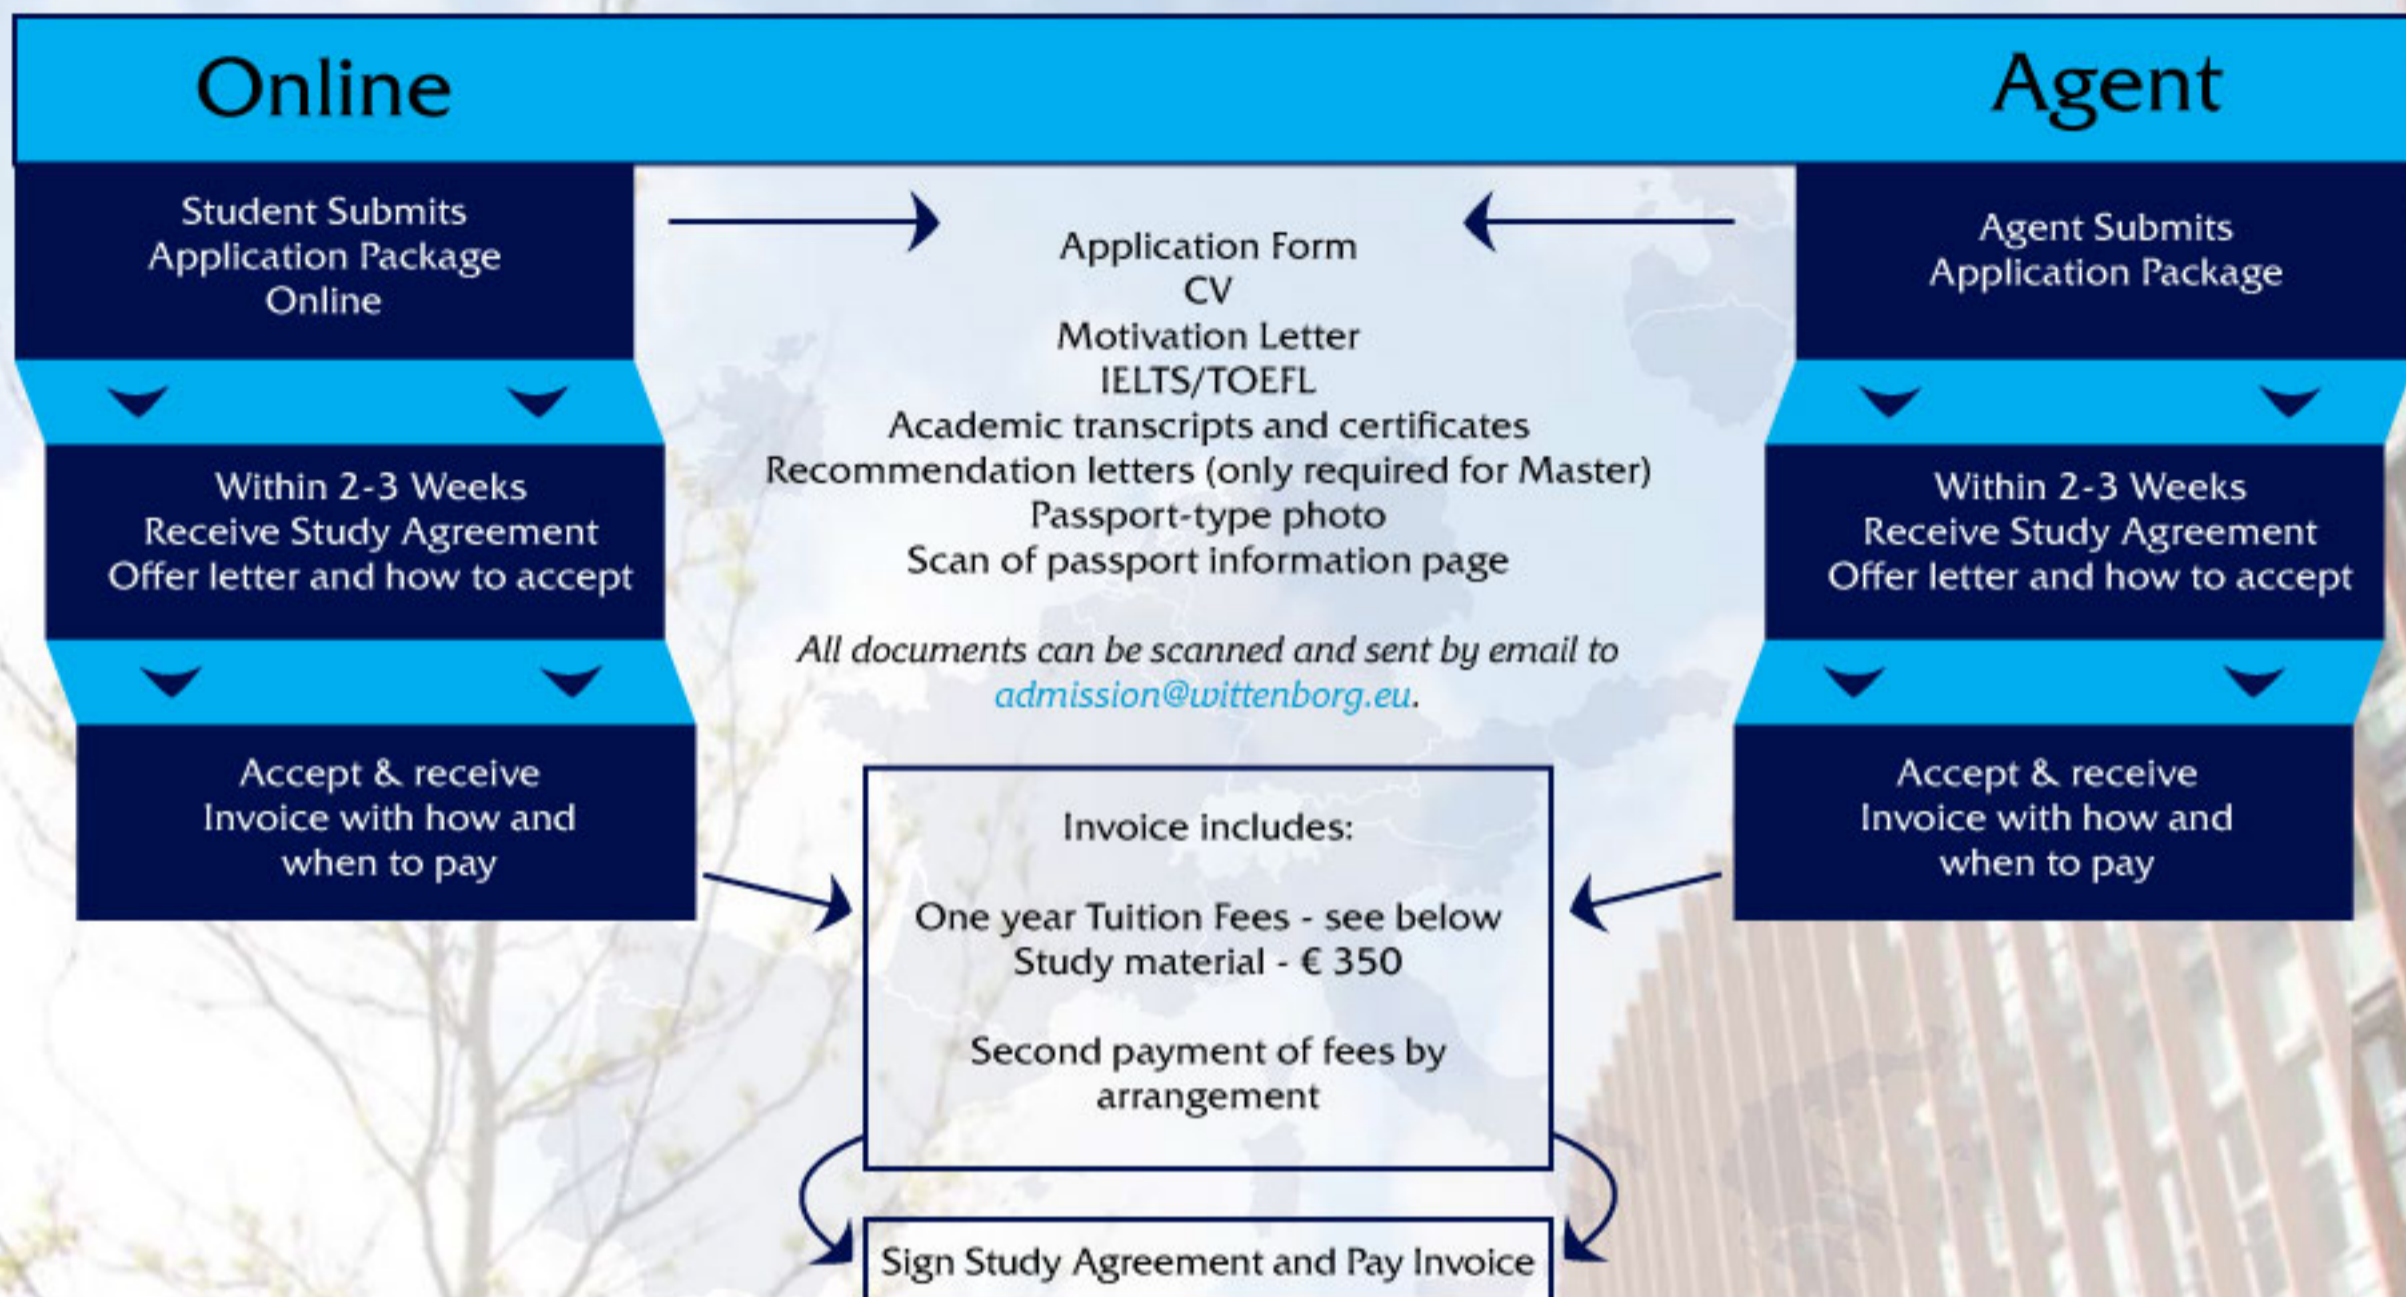

European Students Application Procedure

Bachelor EU/EEA (Apeldoorn):

Tuition fees/year	€ 7500
Books and Study Material rental fee/year	€ 350
Total	€ 7850

MSc EU/EEA:

Tuition fees/year	€ 9600
Books and Study Material rental fee/year	€ 550
Total	€ 10350

Bachelor EU/EEA (Amsterdam):

Tuition fees/year	€ 9800
Books and Study Material rental fee/year	€ 350
Total	€ 10150

MBA EU/EEA:

Tuition fees/year	€ 14300
Books and Study Material rental fee/year	€ 550
Total	€ 14850